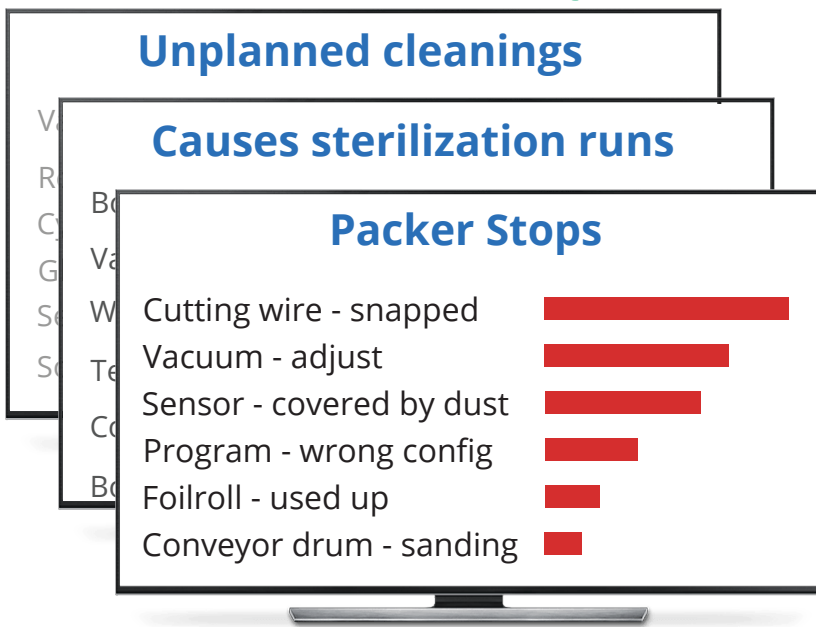

Text AI that reads Peoplegeist your shift log comments breaks down **Downtime causes** suggest **Troubleshooting steps** reveals **Training needs**

Dashboard Team-Huddles & Root Cause Analysis

Troubleshooting help