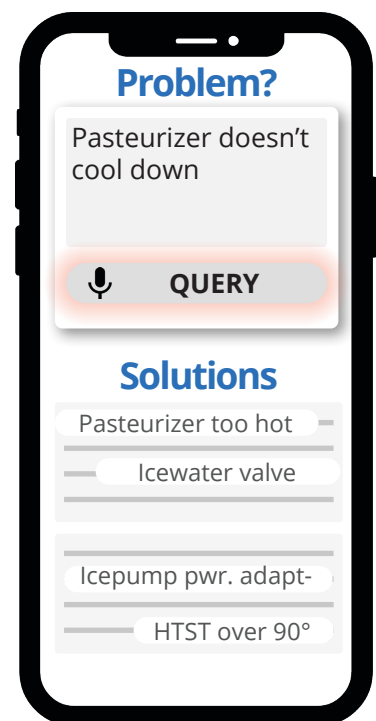

Text AI that reads Peoplegeist your shift log comments breaks down **Downtime causes** suggest **Troubleshooting steps** reveals **Training needs**

Dashboard Team-Huddles & Root Cause Analysis

Troubleshooting help