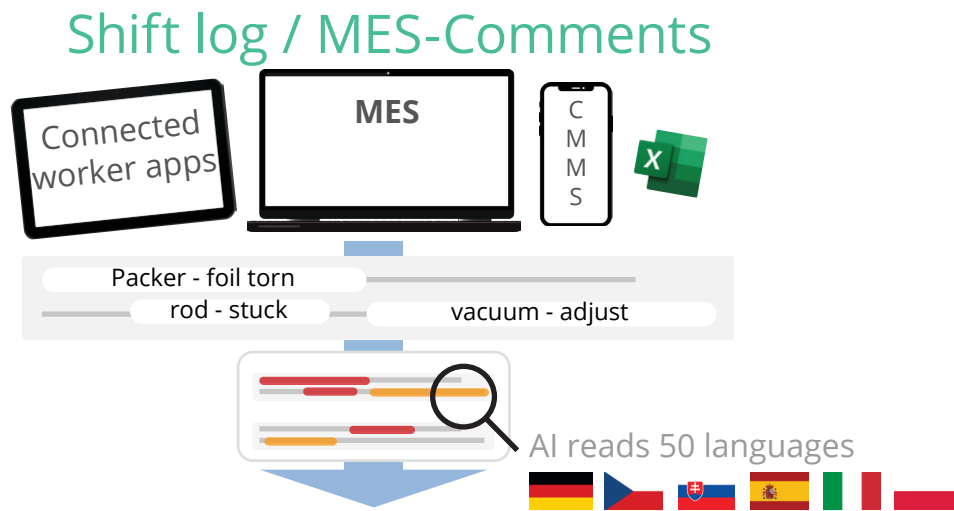

Text AI that reads Peoplegeist your shift log comments breaks down **Downtime causes** suggest **Troubleshooting steps** reveals **Training needs**

Dashboard Team-Huddles & Root Cause Analysis

Troubleshooting help